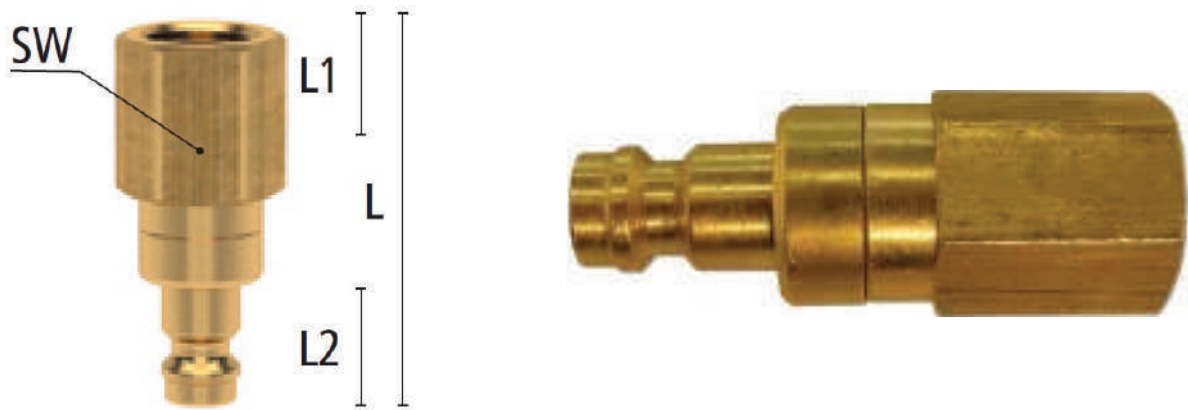

COUPLING PLUG WITH FEMALE THREAD, DOUBLE SHUT-OFF

www.pneumatics.ie

Dimensions

Product code	Connection	L	SW	L1	L2	Wgt
QRP21B18F	G1/8m	42	13	9	14	28
QRP21B14F	G1/4m	42	17	10	14	38
QRP21B38F	G3/8m	43.5	19	10.5	14	38