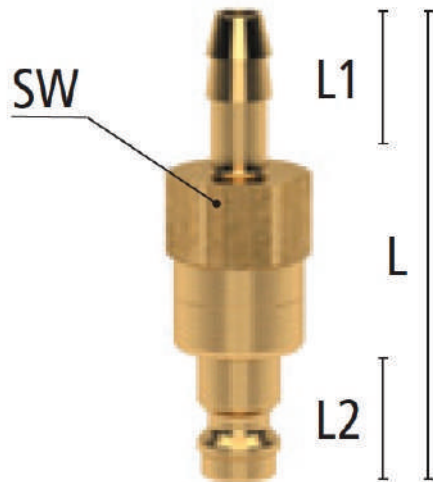

COUPLING PLUG WITH INTEGRAL HOSETAIL, DOUBLE SHUT-OFF

www.pneumatics.ie

Dimensions

Product code	Connection	L	SW	L1	L2	Wgt
QRP21B4H	Hose i.D. 4	50	14	17	14	23
QRP21B6H	Hose i.D. 6	50	14	17	14	23
QRP21B8H	Hose i.D. 8	50	14	17	14	25
QRP21B10H	Hose i.D. 9	50	14	17	14	25