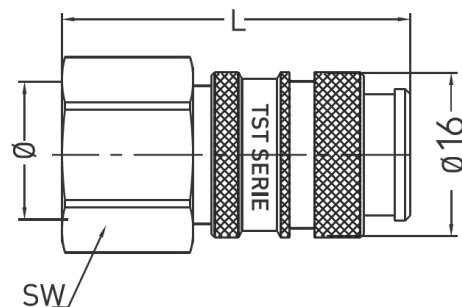

# COUPLING WITH FEMALE THREAD

[www.pneumatics.ie](http://www.pneumatics.ie)

| Dimensions |            |            |            |            |    |      |
|------------|------------|------------|------------|------------|----|------|
| Connection | Green ●    | Brown ●    | Blue ●     | Red ●      | SW | L    |
| BSP 1/8"   | QRC2118FGN | QRC2118FBN | QRC2118FBL | QRC2118FRD | 14 | 45.5 |
| BSP 1/4"   | QRC2114FGN | QRC2114FBN | QRC2114FBL | QRC2114FRD | 17 | 47.5 |