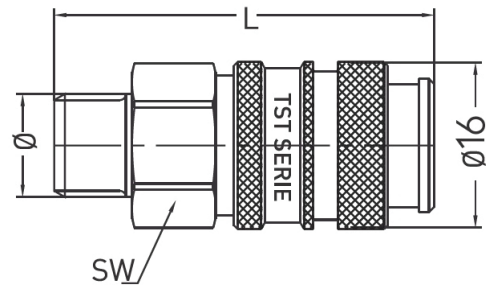

# COUPLING WITH MALE THREAD

[www.pneumatics.ie](http://www.pneumatics.ie)

Dimensions						
Connection	Green ●	Brown ●	Blue ●	Red ●	SW	L
BSP 1/8"	QRC2118MGN	QRC2118MBN	QRC2118MBL	QRC2118MRD	14	46
BSP 1/4"	QRC2114MGN	QRC2114MBN	QRC2114MBL	QRC2114MRD	17	48