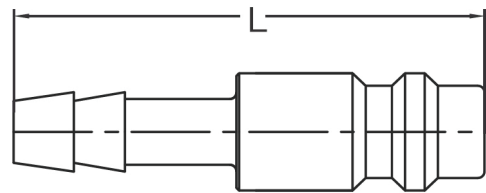

COUPLING PLUG WITH INTEGRAL HOSETAIL

www.pneumatics.ie

Dimensions					
Connection	Green ●	Brown ●	Blue ●	Red ●	L
Ø 4 - 1/6"	QRP214HGN	QRP214HBN	QRP214HBL	QRP214HRD	38.5
Ø 6 - 1/4"	QRP216HGN	QRP216HBN	QRP216HBL	QRP216HRD	39