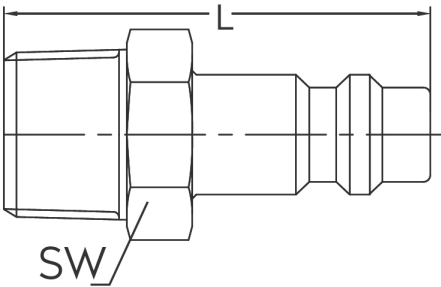

COUPLING PLUG WITH MALE THREAD

www.pneumatics.ie

Dimensions						
Connection	Green ●	Brown ●	Blue ●	Red ●	SW	L
BSP 1/8"	QRP2118MGN	QRP2118MBN	QRP2118MBL	QRP2118MRD	17	39.5
BSP 1/4"	QRP2114MGN	QRP2114MBN	QRP2114MBL	QRP2114MRD	17	41.5